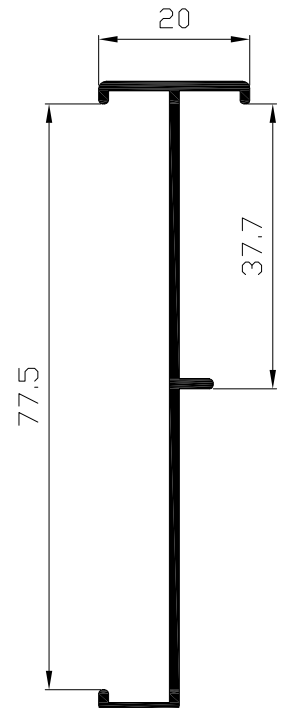

Hoja lateral H=21 mm
Ref: 9236

Hoja central H=21 mm
Ref: 9235

Hoja ruedas H=21 mm
Ref: 9234

Parteluces H=21 mm
Ref: 9238

Zócalo H=21 mm
Ref: 9237

Hoja lateral H=18 mm
Ref: 9216

Hoja central H=18 mm
Ref: 9215

Hoja ruedas H=18 mm
Ref: 9214

Parteluces H=18 mm
Ref: 9218

Zócalo H=18 mm
Ref: 9217

Hoja lateral H=10 mm
Ref: 9206

Hoja central H=10 mm
Ref: 9205

Hoja ruedas H=10 mm
Ref: 9204

Parteluces H=10 mm
Ref: 9208

Zócalo H=10 mm
Ref: 9207

Solape 30 mm
Ref: 4130

Solape 50 mm
Ref: 4150

Solape 80 mm
Ref: 4180

Solape resalte
Ref: 4132

Solape compacto
Ref: 4133

Unión de marcos
Ref: 8111

Unión bandera
Ref: 9312

Unión cuatro hojas
Ref: 7210

Unión cuatro hojas
Ref: 9310

Esquinero graduable
Ref: 9321

Junquillo hueco 9.5 mm
Ref: 4301

Junquillo hueco 14 mm
Ref: 4302

Junquillo hueco 21 mm
Ref: 4304

Junquillo hueco 16 mm
Ref: 4303

Junquillo hueco 28 mm
Ref: 4305