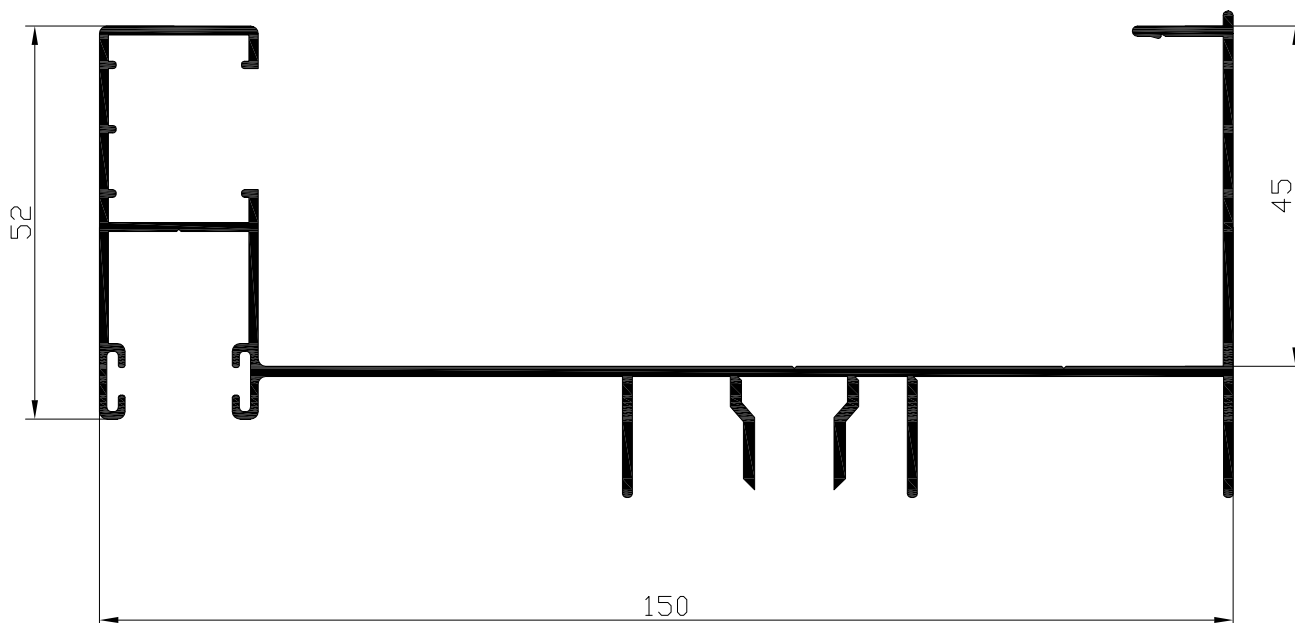

Ref: 9231

Marco lateral 3 carriles

Ref: 9233

Marco lateral decho c.guia
Ref: 9243 (INTEGRAL)

Marco lateral izqdo c.guia
Ref: 9253 (INTEGRAL)

Marco lateral decho c.guia
Ref: 9244 (INTEGRAL)

Marco lateral izqdo c.guia
Ref: 9254 (INTEGRAL)

Hoja lateral H=21 mm
Ref: 9236

Hoja central H=21 mm
Ref: 9235

Hoja ruedas H=21 mm
Ref: 9234

Parteluces H=21 mm
Ref: 9238

Zócalo H=21 mm
Ref: 9237

Hoja lateral H=18 mm
Ref: 9216

Hoja central H=18 mm
Ref: 9215

Hoja ruedas H=18 mm
Ref: 9214

Parteluces H=18 mm
Ref: 9218

Zócalo H=18 mm
Ref: 9217

Hoja lateral H=10 mm
Ref: 9206

Hoja central H=10 mm
Ref: 9205

Hoja ruedas H=10 mm
Ref: 9204

Parteluces H=10 mm
Ref: 9208

Zócalo H=10 mm
Ref: 9207