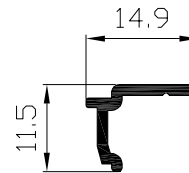

Hoja lateral H=21 mm
Ref: 9236

Hoja central H=21 mm
Ref: 9235

Hoja ruedas H=21 mm
Ref: 9234

Parteluces H=21 mm
Ref: 9238

Zócalo H=21 mm
Ref: 9237

Hoja lateral H=18 mm
Ref: 9216

Hoja central H=18 mm
Ref: 9215

Hoja ruedas H=18 mm
Ref: 9214

Parteluces H=18 mm
Ref: 9218

Zócalo H=18 mm
Ref: 9217

Hoja lateral H=10 mm
Ref: 9206

Hoja central H=10 mm
Ref: 9205

Hoja ruedas H=10 mm
Ref: 9204

Parteluces H=10 mm
Ref: 9208

Zócalo H=10 mm
Ref: 9207

Solape 30 mm
Ref: 4130

Solape 50 mm
Ref: 4150

Solape 80 mm
Ref: 4180

Solape resalte
Ref: 4132

Solape compacto
Ref: 4133

Unión de marcos
Ref: 8111

Unión bandera
Ref: 9312

Unión cuatro hojas
Ref: 7210

Unión cuatro hojas
Ref: 9310

Esquinero graduable
Ref: 9321

Junquillo hueco 9.5 mm
Ref: 4301

Junquillo hueco 14 mm
Ref: 4302

Junquillo hueco 21 mm
Ref: 4304

Junquillo hueco 16 mm
Ref: 4303

Junquillo hueco 28 mm
Ref: 4305