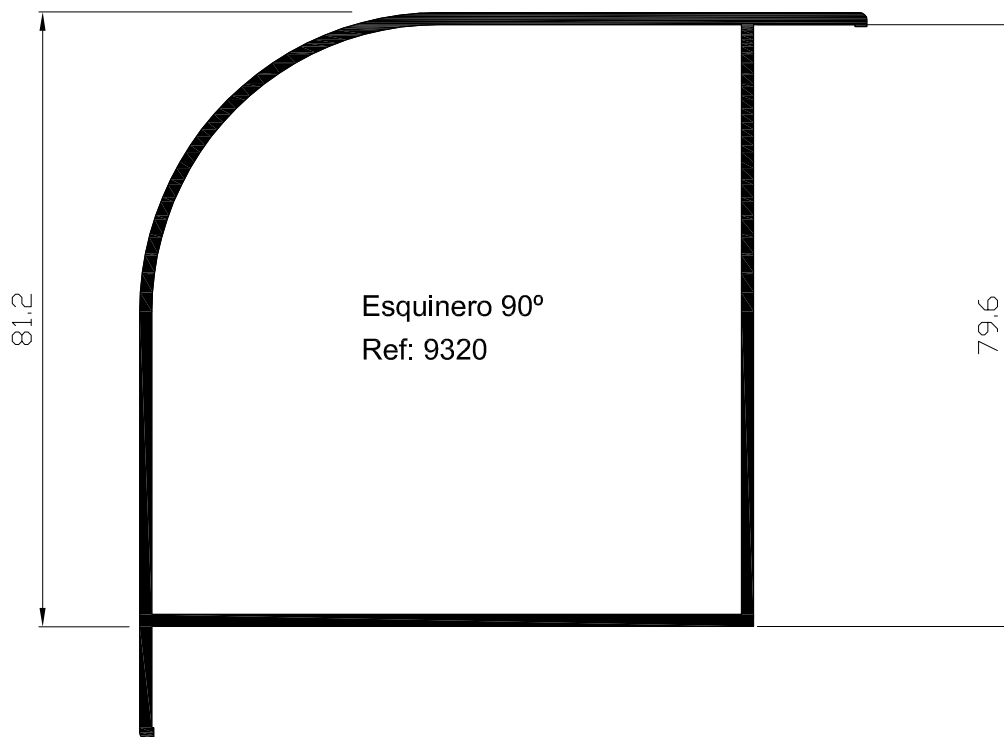

Esquinero graduable
Ref: 9321