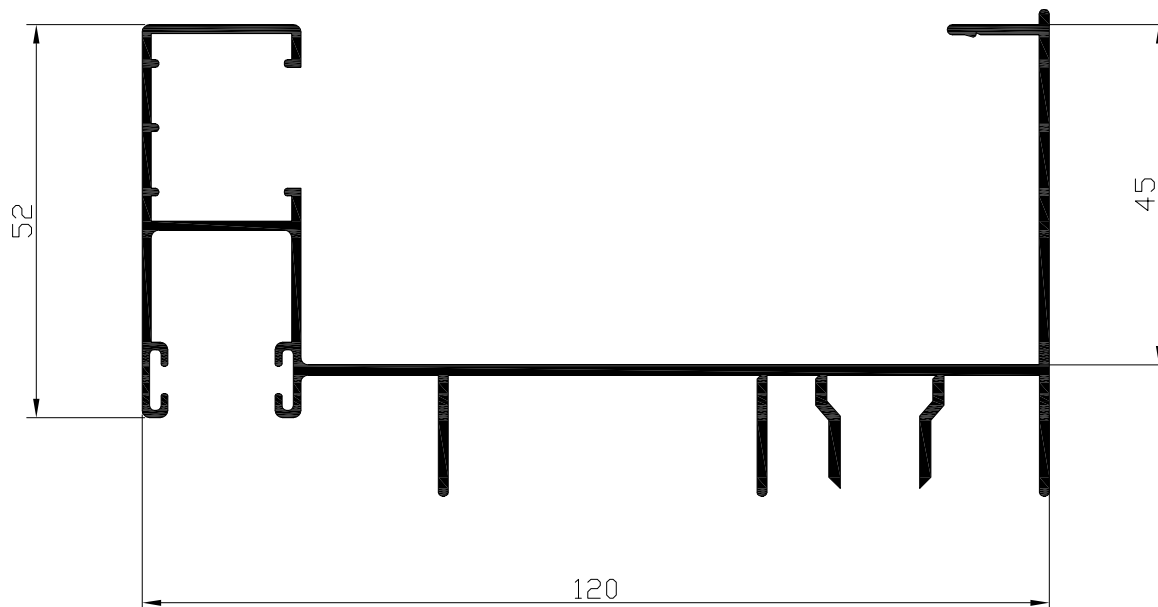

Ref: 9231

Marco lateral 3 carriles

Ref: 9233

Marco lateral decho c.guia
Ref: 9243 (INTEGRAL)

Marco lateral izqdo c.guia
Ref: 9253 (INTEGRAL)

Marco lateral decho c.guia
Ref: 9244 (INTEGRAL)

Marco lateral izqdo c.guia
Ref: 9254 (INTEGRAL)

Hoja lateral H=21 mm
Ref: 9236

Hoja central H=21 mm
Ref: 9235

Hoja ruedas H=21 mm
Ref: 9234

Parteluces H=21 mm
Ref: 9238

Zócalo H=21 mm
Ref: 9237

Hoja lateral H=18 mm
Ref: 9216

Hoja central H=18 mm
Ref: 9215

Hoja ruedas H=18 mm
Ref: 9214

Parteluces H=18 mm
Ref: 9218

Zócalo H=18 mm
Ref: 9217

Hoja lateral H=10 mm
Ref: 9206

Hoja central H=10 mm
Ref: 9205

Hoja ruedas H=10 mm
Ref: 9204

Parteluces H=10 mm
Ref: 9208

Zócalo H=10 mm
Ref: 9207