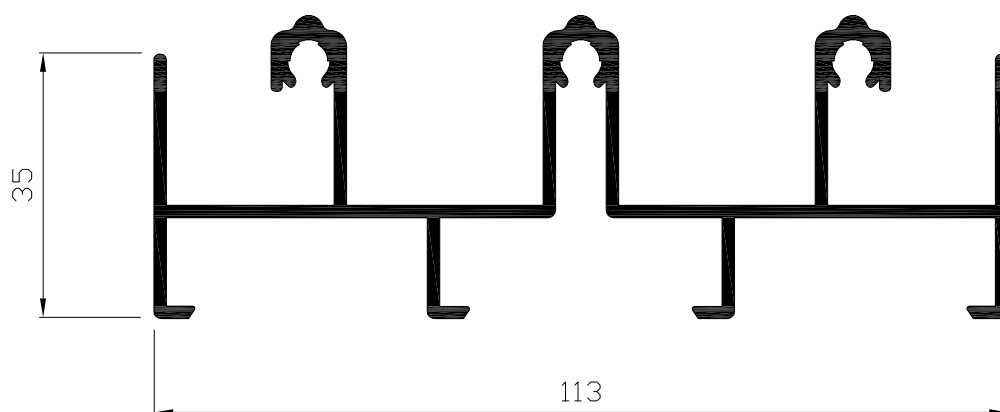

Marco fijo c.clip
Ref: 9211

Marco lateral
Ref: 9203

Marco inferior-superior 3 carriles
Ref: 8232

Marco lateral 3 carriles
Ref: 8233

Marco lateral curvo
Ref: 8213

Marco inferior 3 carriles

Ref: 9232

Marco superior 3 carriles

Ref: 9231

Marco lateral 3 carriles

Ref: 9233

Marco lateral decho c.guia
Ref: 9243 (INTEGRAL)

Marco lateral izqdo c.guia
Ref: 9253 (INTEGRAL)

Marco lateral decho c.guia
Ref: 9244 (INTEGRAL)

Marco lateral izqdo c.guia
Ref: 9254 (INTEGRAL)

Hoja lateral H=21 mm
Ref: 9236

Hoja central H=21 mm
Ref: 9235

Hoja ruedas H=21 mm
Ref: 9234

Parteluces H=21 mm
Ref: 9238

Zócalo H=21 mm
Ref: 9237

Hoja lateral H=18 mm
Ref: 9216

Hoja central H=18 mm
Ref: 9215

Hoja ruedas H=18 mm
Ref: 9214

Parteluces H=18 mm
Ref: 9218

Zócalo H=18 mm
Ref: 9217

Hoja lateral H=10 mm
Ref: 9206

Hoja central H=10 mm
Ref: 9205

Hoja ruedas H=10 mm
Ref: 9204

Parteluces H=10 mm
Ref: 9208

Zócalo H=10 mm
Ref: 9207