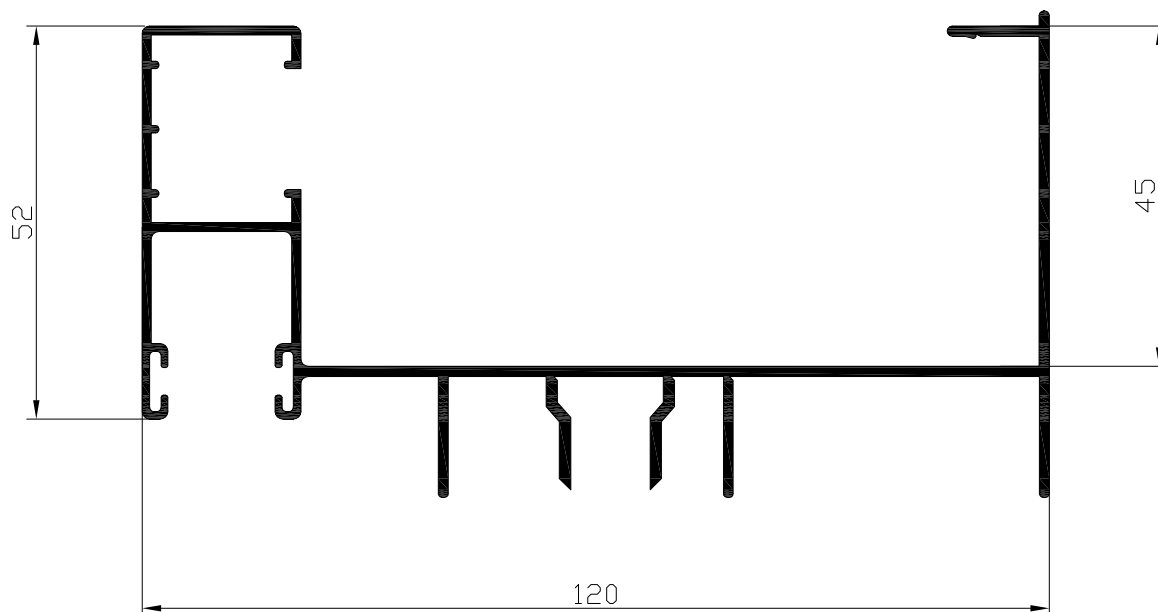

Ref: 9231

Marco lateral 3 carriles

Ref: 9233

Marco lateral decho c.guia
Ref: 9243 (INTEGRAL)

Marco lateral izqdo c.guia
Ref: 9253 (INTEGRAL)

Marco lateral decho c.guia
Ref: 9244 (INTEGRAL)

Marco lateral izqdo c.guia
Ref: 9254 (INTEGRAL)

Hoja lateral H=21 mm
Ref: 9236

Hoja central H=21 mm
Ref: 9235

Hoja ruedas H=21 mm
Ref: 9234

Parteluces H=21 mm
Ref: 9238

Zócalo H=21 mm
Ref: 9237

Hoja lateral H=18 mm
Ref: 9216

Hoja central H=18 mm
Ref: 9215

Hoja ruedas H=18 mm
Ref: 9214

Parteluces H=18 mm
Ref: 9218

Zócalo H=18 mm
Ref: 9217

Hoja lateral H=10 mm
Ref: 9206

Hoja central H=10 mm
Ref: 9205

Hoja ruedas H=10 mm
Ref: 9204

Parteluces H=10 mm
Ref: 9208

Zócalo H=10 mm
Ref: 9207