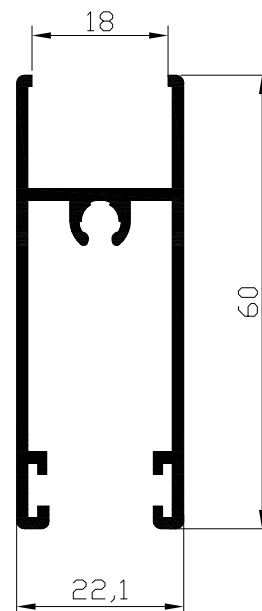

Ref: 9231

Marco lateral 3 carriles

Ref: 9233

Marco lateral decho c.guia
Ref: 9243 (INTEGRAL)

Marco lateral izqdo c.guia
Ref: 9253 (INTEGRAL)

Marco lateral decho c.guia
Ref: 9244 (INTEGRAL)

Marco lateral izqdo c.guia
Ref: 9254 (INTEGRAL)

Hoja lateral H=21 mm
Ref: 9236

Hoja central H=21 mm
Ref: 9235

Hoja ruedas H=21 mm
Ref: 9234

Parteluces H=21 mm
Ref: 9238

Zócalo H=21 mm
Ref: 9237

Hoja lateral H=18 mm
Ref: 9216

Hoja central H=18 mm
Ref: 9215

Hoja ruedas H=18 mm
Ref: 9214

Parteluces H=18 mm
Ref: 9218

Zócalo H=18 mm
Ref: 9217

Hoja lateral H=10 mm
Ref: 9206

Hoja central H=10 mm
Ref: 9205

Hoja ruedas H=10 mm
Ref: 9204

Parteluces H=10 mm
Ref: 9208

Zócalo H=10 mm
Ref: 9207