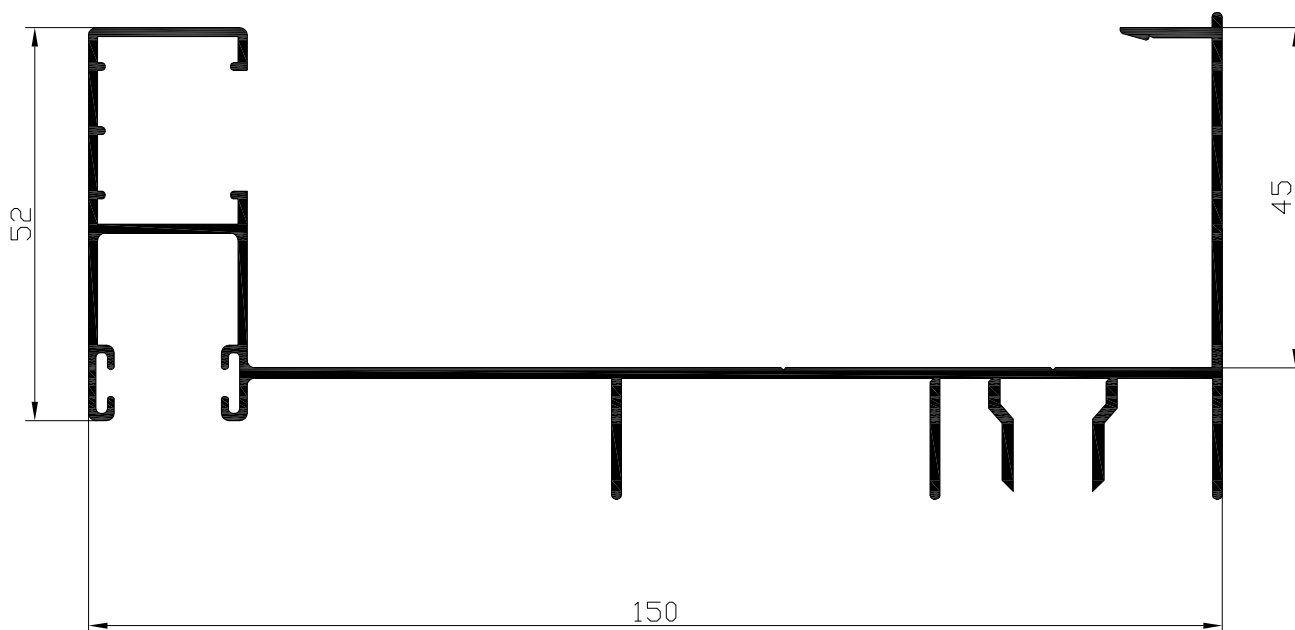

Ref: 9231

Marco lateral 3 carriles

Ref: 9233

Marco lateral decho c.guia
Ref: 9243 (INTEGRAL)

Marco lateral izqdo c.guia
Ref: 9253 (INTEGRAL)

Marco lateral decho c.guia
Ref: 9244 (INTEGRAL)

Marco lateral izqdo c.guia
Ref: 9254 (INTEGRAL)

Hoja lateral H=21 mm
Ref: 9236

Hoja central H=21 mm
Ref: 9235

Hoja ruedas H=21 mm
Ref: 9234

Parteluces H=21 mm
Ref: 9238

Zócalo H=21 mm
Ref: 9237

Hoja lateral H=18 mm
Ref: 9216

Hoja central H=18 mm
Ref: 9215

Hoja ruedas H=18 mm
Ref: 9214

Parteluces H=18 mm
Ref: 9218

Zócalo H=18 mm
Ref: 9217

Hoja lateral H=10 mm
Ref: 9206

Hoja central H=10 mm
Ref: 9205

Hoja ruedas H=10 mm
Ref: 9204

Parteluces H=10 mm
Ref: 9208

Zócalo H=10 mm
Ref: 9207